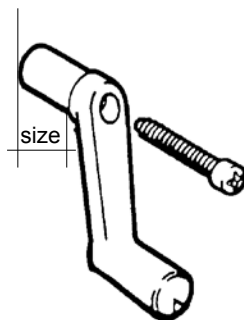

Crank Handles w/Screws

Plastic Crank Handles		
Prod. No.	Size	Quantity
0461833	1"	25/Bag
0461834	1-3/4"	25/Bag
0461823	2-1/2"	600/Ctn.
0461204	2-1/2" Carded	10/Ctn.
0461205	3-3/16" Carded	10/Ctn.
0461206	3-3/16"	500/Ctn.

Metal Crank Handles		
Prod. No.	Size	Quantity
0461201	1" Carded	10/Ctn.
0461200	1"	750/Ctn.
0461202	1-3/4" Carded	10/Ctn.
0461203	1-3/4"	500/Ctn.
0461827	3-1/2" Carded	10/Ctn.
0461826	3-1/2"	350/Ctn.