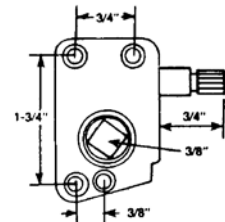

#495 Plastic Clip

Six clips w/ screws per pack. 3/16" offset. 10/Ctn.

0461832

#738 Torque Bar Bearing

0460308 Nylon, Bulk; 25/Ctn.

#763 Nylon Torque Bar Bearing

0461598 Bulk; 25/Ctn.

#715 R.H.

0461816 25/Ctn.

Crank Handles w/Screws

Plastic Crank Handles		
Prod. No.	Size	Quantity
0461833	1"	25/Bag
0461834	1-3/4"	25/Bag
0461823	2-1/2"	600/Ctn.
0461204	2-1/2" Carded	10/Ctn.
0461205	3-3/16" Carded	10/Ctn.
0461206	3-3/16"	500/Ctn.