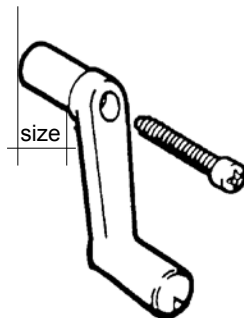

Crank Handles w/Screws

Plastic Crank Handles		
Prod. No.	Size	Quantity
0461833	1"	25/Bag
0461834	1-3/4"	25/Bag
0461823	2-1/2"	600/Ctn.
0461204	2-1/2" Carded	10/Ctn.
0461205	3-3/16" Carded	10/Ctn.
0461206	3-3/16"	500/Ctn.

Metal Crank Handles		
Prod. No.	Size	Quantity
0461201	1" Carded	10/Ctn.
0461200	1"	750/Ctn.
0461202	1-3/4" Carded	10/Ctn.
0461203	1-3/4"	500/Ctn.
0461827	3-1/2" Carded	10/Ctn.
0461826	3-1/2"	350/Ctn.