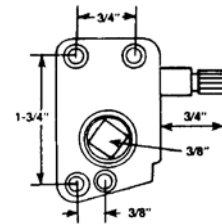

Six clips w/ screws per pack. 3/16" offset. 10/Ctn.

0461832

#738 Torque Bar Bearing

0460308 Nylon, Bulk; 25/Ctn.

#763 Nylon Torque Bar Bearing

0461598 Bulk; 25/Ctn.

#715 R.H.

0461816 25/Ctn.

Crank Handles w/Screws

Plastic Crank Handles		
Prod. No.	Size	Quantity
0461833	1"	25/Bag
0461834	1-3/4"	25/Bag
0461823	2-1/2"	600/Ctn.
0461204	2-1/2" Carded	10/Ctn.
0461205	3-3/16" Carded	10/Ctn.
0461206	3-3/16"	500/Ctn.