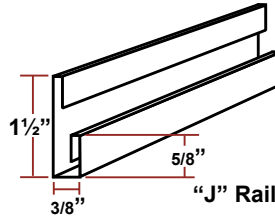

Putty/Foam Tapes

Foam Tape

Medium density, single-face non-interconnecting cell vinyl w/easy release liner. Synthetic permanent adhesive for easy application even on irregular curved surfaces. 3/16" x 30'. Mylar backed. 32/Ctn.