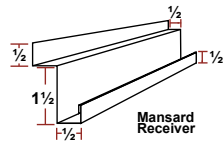

Mansard Receiver

14' Long

- 0207818 Colonial White
- 0207828 White
- 0207819 Rich Brown