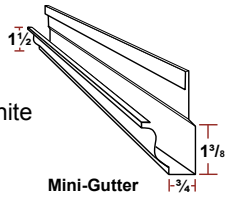

Siding

Mini Gutter

14' Long

- 0207812 Colonial White
- 0207822 White
- 0207813 Rich Brown

Aluminum Siding Panels

48" x 96"

- 0207844 Colonial White
- 0207845 White

Steel Panels

36" x 96" Approx. 34" Face Coverage

- 0207804 Colonial White
- 0207806 White
- 0207809 Rich Brown

Bottom Starter

14' Long

- 0207810 Colonial White
- 0207820 White
- 0207811 Rich Brown

Mansard Receiver

14' Long

Putty/Foam Tapes

Foam Tape

Medium density, single-face non-interconnecting cell vinyl w/easy release liner. Synthetic permanent adhesive for easy application even on irregular curved surfaces. 3/16" x 30'. Mylar backed. 32/Ctn.