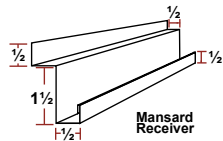

Mansard Receiver

14' Long

Mansard Receiver