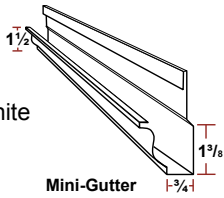

Siding

Amerimax
BUILDING PRODUCTS, INC.
Not Stocked At All Locations

Mini Gutter

14' Long

0207812 Colonial White

0207822 White

0207813 Rich Brown

Mini-Gutter