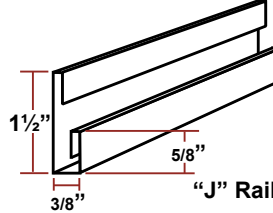

J-Rail

12' Long

"J" Rail