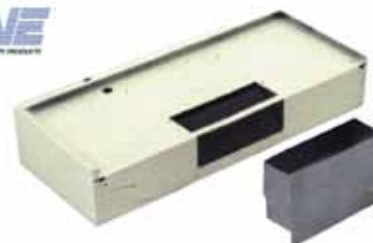

Range Hoods/Vents/Fans

Both of these hoods feature:

- ◆ Powerful UL listed 115V motor, single speed
- ◆ 100 CFM
- ◆ Durable powder coat paint resists chipping, scratching
- ◆ Convenient front mounted fan and light controls (rocker switches)
- ◆ 8" x 8" grease filter of washable aluminum mesh
- ◆ Enclosed light illuminates cooking surface

Combo Lighted Range Hoods Side or Roof Exhaust

Range Hood w/Vertical Exhaust

PR SERIES

Vertical 5" round outlet.

- 0422604** 30" White
- 0422605** 42" White
- 0422606** 30" Almond
- 0422607** 42" Almond

- 8" Grease Filter**
- 0422623**

PC SERIES

Combination air exhaust through sidewall or roof—outlet measures 3" x 8"

- 0422612** 30" White
- 0422616** 42" White
- 0422611** 30" Almond
- 0422615** 42" Almond
- 0422620** Transition Piece—Converts Rectangular Outlet for Round Duct C0579-00

- 0422627** 42" White

- Integrated 5" Round Transition Damper**
- 0422622** P85

2 Speed Ducted Range Hood

- Installs as 3-1/4" x 10" vented only.
- 160 CFM, 6.5 Sone (vertical or horizontal discharge) performance – HVI 2100 Certified.
- Dishwasher-safe aluminum grease filter.
- Accepts up to 75 watt light. Bulb not included
- Duct connector with built-in damper included.