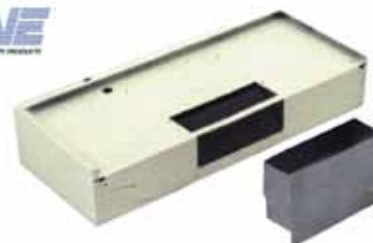

# Range Hoods/Vents/Fans

Both of these hoods feature:

- ◆ Powerful UL listed 115V motor, single speed
- ◆ 100 CFM
- ◆ Durable powder coat paint resists chipping, scratching
- ◆ Convenient front mounted fan and light controls (rocker switches)
- ◆ 8" x 8" grease filter of washable aluminum mesh
- ◆ Enclosed light illuminates cooking surface

## Combo Lighted Range Hoods Side or Roof Exhaust

### PC SERIES

Combination air exhaust through sidewall or roof—outlet measures 3" x 8"

- 0422612** 30" White
- 0422616** 42" White
- 0422611** 30" Almond
- 0422615** 42" Almond
- 0422620** Transition Piece—Converts Rectangular Outlet for Round Duct C0579-00

## 2 Speed Ducted Range Hood

- Installs as 3-1/4" x 10" vented only.
- 160 CFM, 6.5 Sone (vertical or horizontal discharge) performance – HVI 2100 Certified.
- Dishwasher-safe aluminum grease filter.
- Accepts up to 75 watt light. Bulb not included
- Duct connector with built-in damper included.